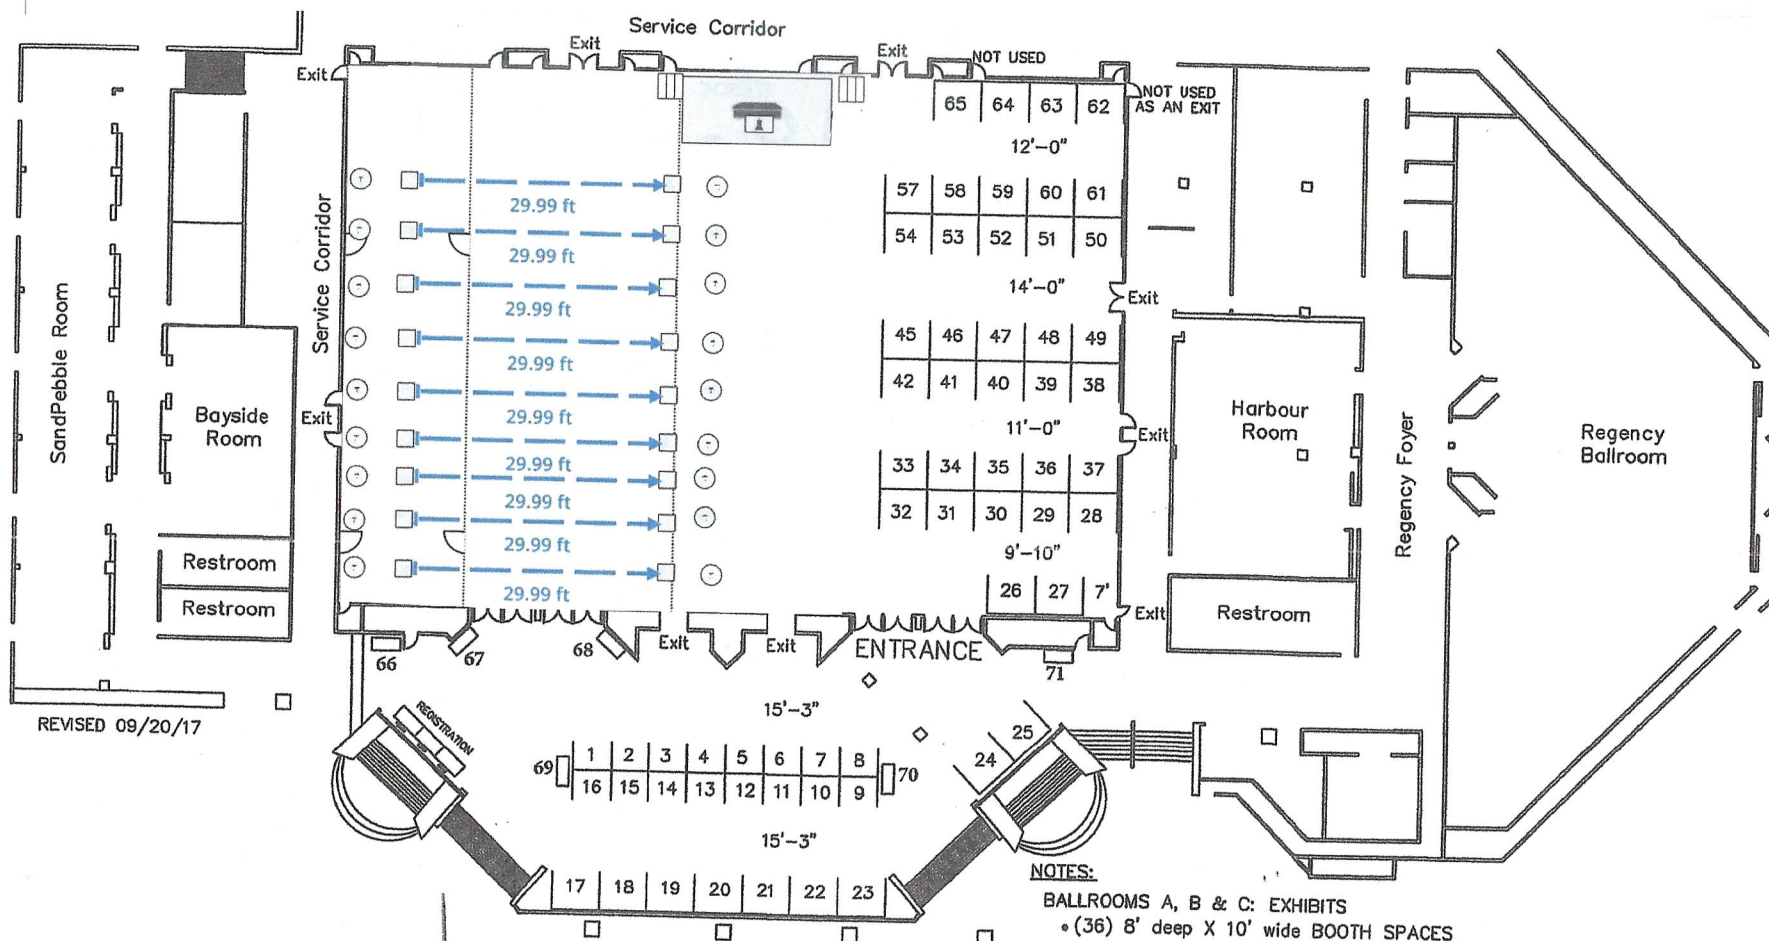

Hyatt Regency San Francisco Airport

1333 Bayshore Highway
Burlingame, California, 94010

sanfranciscoairport.hyatt.com

February 4, 2020

5-9pm RECEPTION & CUPA CUP Corn Hole Tournament

REVISED 09/20/17

NOTES:

- BALLROOMS A, B & C: EXHIBITS
 - (36) 8' deep X 10' wide BOOTH SPACES
 - (53) 72" ROUNDS W/CHAIRS. 7' AISLES TABLE TOP TO TABLE TOP
- FOYER:
 - (9) 8' deep X 10' wide BOOTH SPACES (Booths #17-25)
 - (16) 6' deep X 8' wide BOOTH SPACES (Booths #1-16)
 - (6) 6' TABLES (Tabletop Spaces #66-71)
 - (3) REGISTRATION COUNTERS
- BALLROOM D & G:
 - GENERAL SESSION - HOTEL PROVIDING FURNITURE